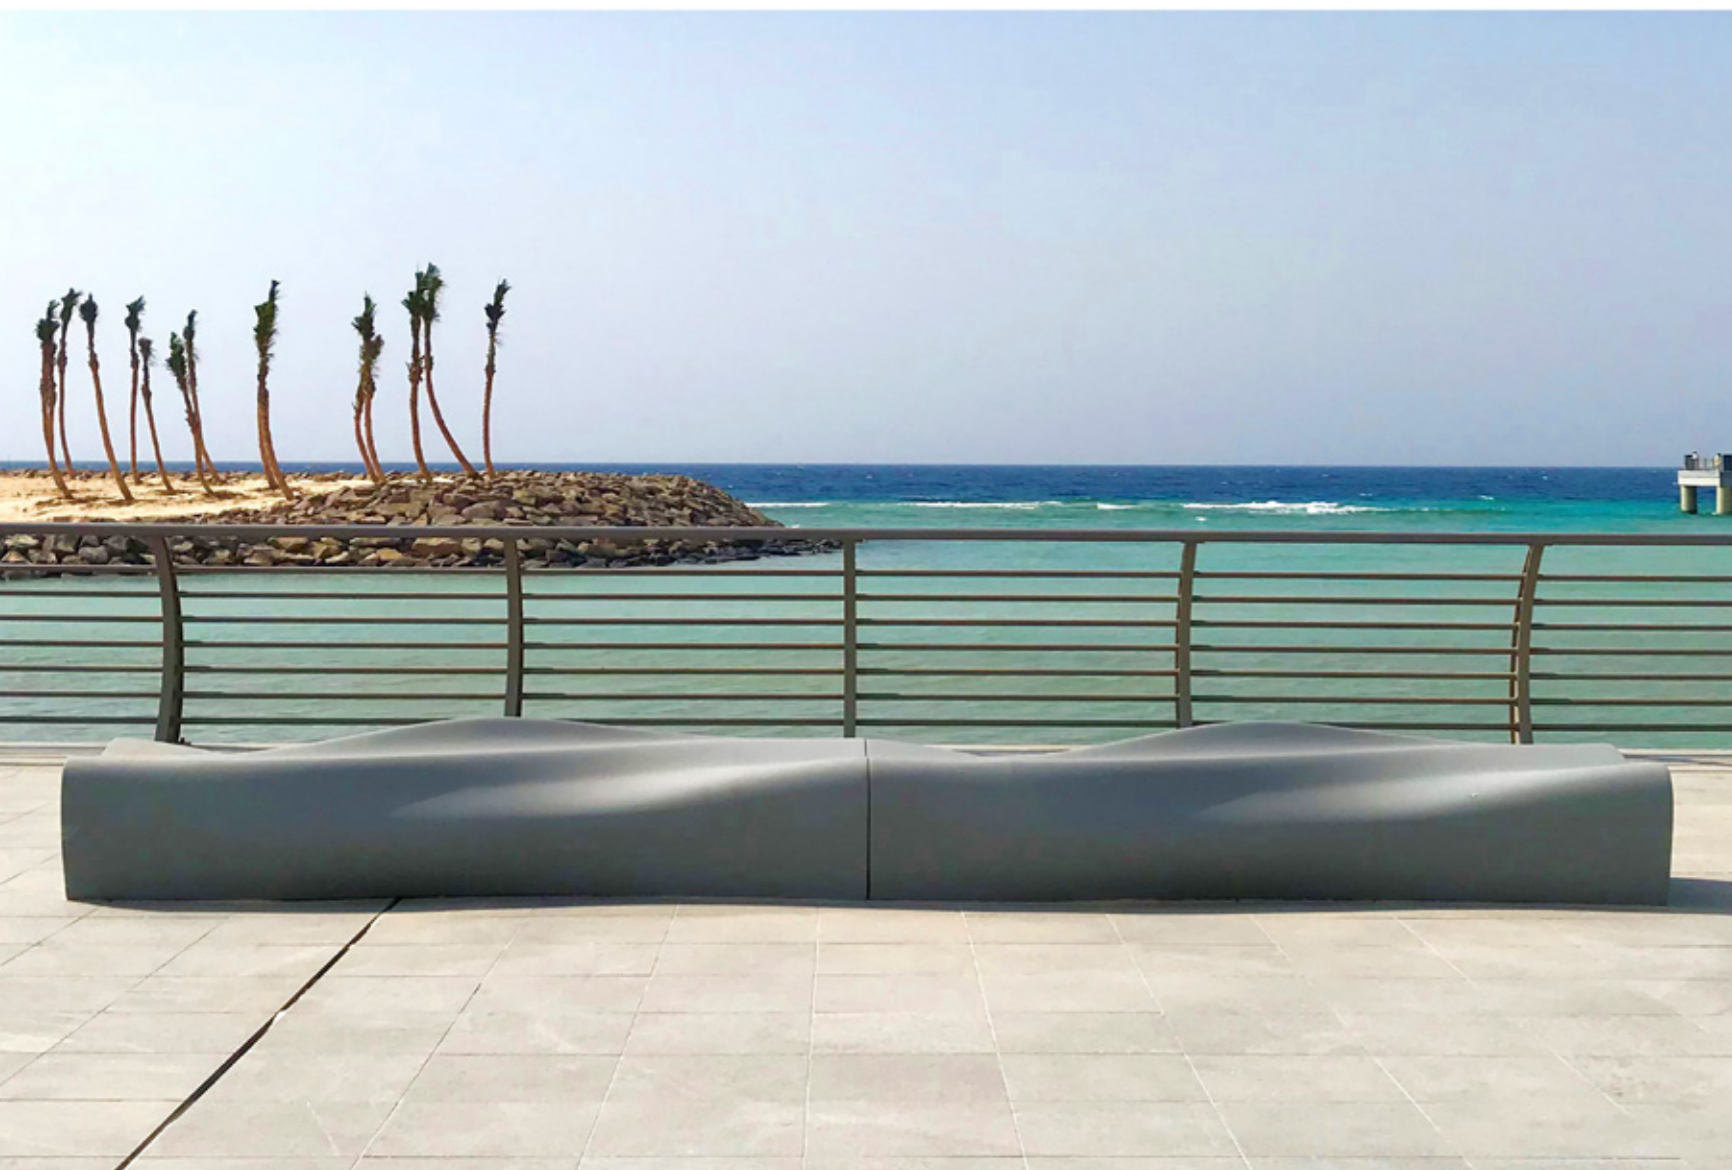

—
DUNE
PANCA/SEAT

Dimensions: L 2150 W 660 H 450