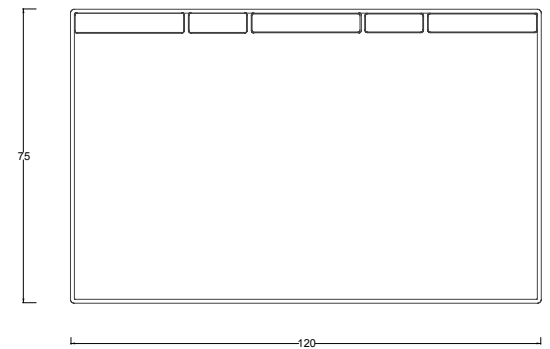

### Dimensions:

A L 2000, W 900, H 750 mm

B L 1200, W 1200, H 750 mm

C L 2000+600, W 900, H 750 mm

PIC NIC EASY EVO TABLE Two sturdy 1cm thick iron legs, subsequently galvanized and painted with PP powders, support the table top made of exotic wood slats or in WPC slats (wood and plastic composite) reinforced with aluminum inside them or with recycled plastic slats. At the base of the legs there are holes of 10 mm in diameter for fixing to the ground with special anchors (not supplied). The version with the extended table of 50 cm is also available for comfortable use even by wheelchair users. In this case, in the final part of the extension, a sturdy 3 mm thick bracket strengthens the table top and holds the slats together. The benches of the EASY EVO collection are combined with the table. The table is also available in the square version.

**Optional:** USB sockets for mobile phone charging

easy evo 90x200 A

easy evo 120x120 B

CODE A: UL-TVL-001-PR B: UL-TVL-002-PR C: UL-TVL-003-PR

## Dimensions:

A L 2000, W 900, H 750 mm

B L 1200, W 1200, H 750 mm

C L 2000+600, W 900, H 750 mm

PIC NIC EASY EVO TABLE Two sturdy 1cm thick iron legs, subsequently galvanized and painted with PP powders, support the table top made of exotic wood slats or in WPC slats (wood and plastic composite) reinforced with aluminum inside them or with recycled plastic slats. At the base of the legs there are holes of 10 mm in diameter for fixing to the ground with special anchors (not supplied). The version with the extended table of 50 cm is also available for comfortable use even by wheelchair users. In this case, in the final part of the extension, a sturdy 3 mm thick bracket strengthens the table top and holds the slats together. The benches of the EASY EVO collection are combined with the table. The table is also available in the square version.