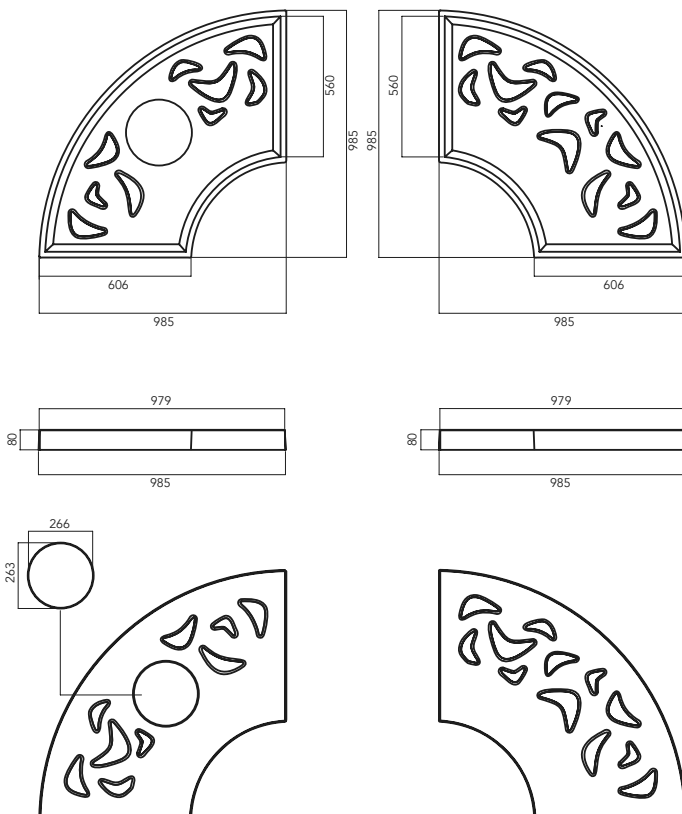

CODE: SQUARE UL-SLP-111 ROUND UL-SLP-112

Treeguards

JJ

SL THE[®]
ITALIAN
LAB

Dimensions:

SQUARE: 1970 x 1970 mm, opening 760 mm

ROUND: D 1970 mm, opening 760 mm

JJ treeguards are made of high performance concrete (UHPC).

Finish: smooth as a formwork.

The product is treated with stain-resistant resins.

Colors: white, light gray, dark gray.

SQUARE

ROUND