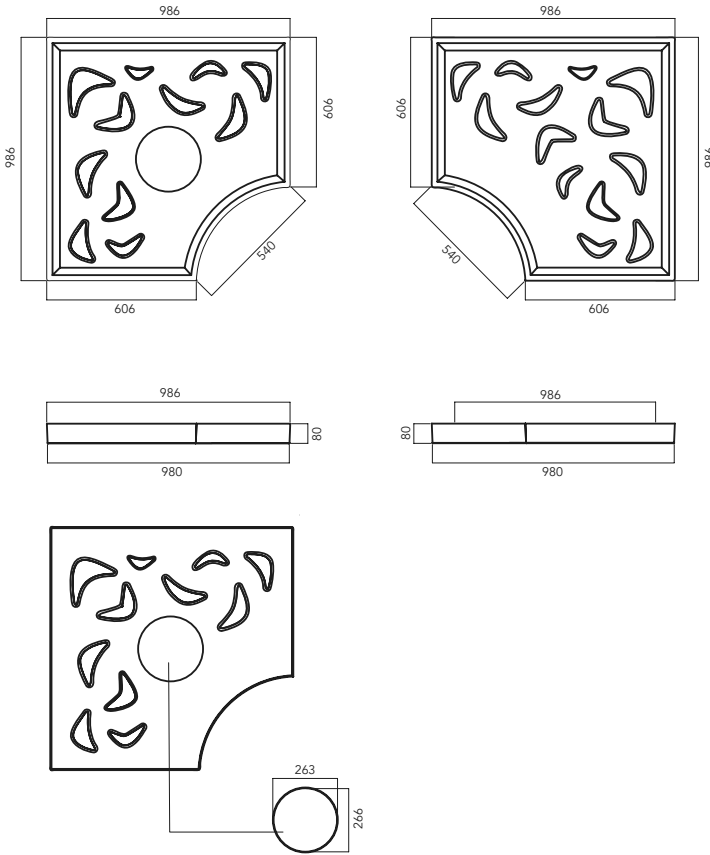

CODE: SQUARE UL-SLP-111 ROUND UL-SLP-112

Treeguards

JJ

SL THE[®]
ITALIAN
LAB

Dimensions:

SQUARE: 1970 x 1970 mm, opening 760 mm

ROUND: D 1970 mm, opening 760 mm

JJ treeguards are made of high performance concrete (UHPC).

Finish: smooth as a formwork.

The product is treated with stain-resistant resins.

Colors: white, light gray, dark gray.

SQUARE

ROUND