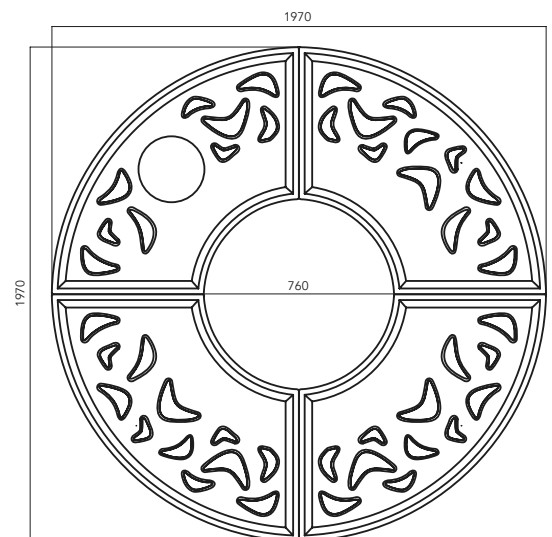

CODE: SQUARE UL-SLP-111 ROUND UL-SLP-112

Treeguards

JJ

SL THE[®]
ITALIAN
LAB

Dimensions:

SQUARE: 1970 x 1970 mm, opening 760 mm

ROUND: D 1970 mm, opening 760 mm

JJ treeguards are made of high performance concrete (UHPC).

Finish: smooth as a formwork.

The product is treated with stain-resistant resins.

Colors: white, light gray, dark gray.

SQUARE

ROUND