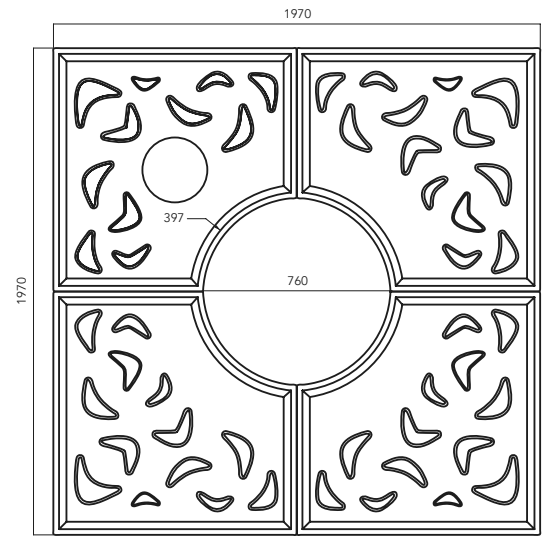

CODE: SQUARE UL-SLP-111 ROUND UL-SLP-112

Treeguards

JJ

SL THE[®]
ITALIAN
LAB

Dimensions:

SQUARE: 1970 x 1970 mm, opening 760 mm

ROUND: D 1970 mm, opening 760 mm

JJ treeguards are made of high performance concrete (UHPC).

Finish: smooth as a formwork.

The product is treated with stain-resistant resins.

Colors: white, light gray, dark gray.

SQUARE

ROUND