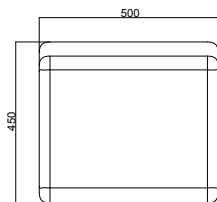

### Dimensions:

**A)** L 1000, W 540, H 450 mm

**B)** L 700, W 540, H 450 mm

**C)** L 500, W 540, H 450 mm

The LEATHER POUF is made of reinforced UHPC (ULTRA HIGH PERFORMANCE CONCRETE). The pouf is characterized by the leather effect of the texture, and the main structure could be smooth or sandblasted.

Ground fixing is with suitable bolts (not supplied).

Available in various colors and three dimensions.

A

B

C