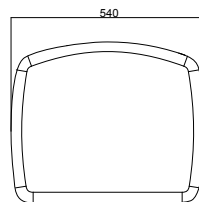

### Dimensions:

**A)** L 1000, W 540, H 450 mm

**B)** L 700, W 540, H 450 mm

**C)** L 500, W 540, H 450 mm

The LEATHER POUF is made of reinforced UHPC (ULTRA HIGH PERFORMANCE CONCRETE). The pouf is characterized by the leather effect of the texture, and the main structure could be smooth or sandblasted.

Ground fixing is with suitable bolts (not supplied).

Available in various colors and three dimensions.

A

B

C